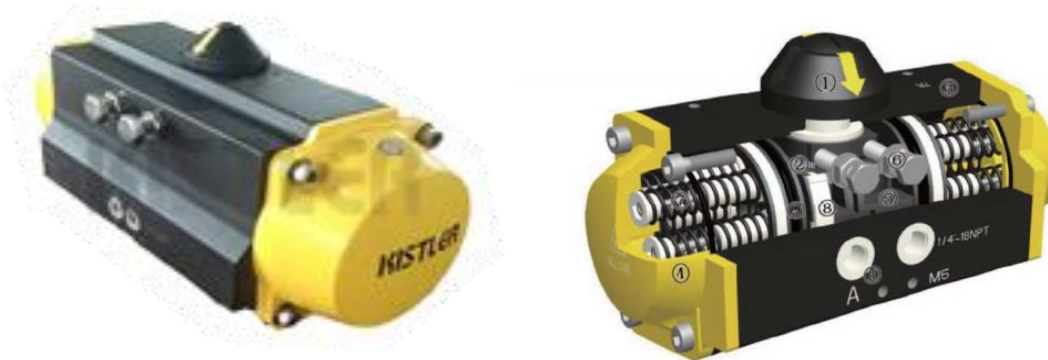

"KISTLER " Pneumatic Actuator (Duoble & Single Acting)

Design & Construction

ACTUATOR SINGLE ACTING	PRICE (BAHT)	ACTUATOR DUOUBLE ACTING	PRICE (BAHT)
DFS063SA	฿ 4,720.00	DFS063DA	฿ 4,000.00
DFS075SA	฿ 6,200.00	DFS075DA	฿ 5,200.00
DFS085SA	฿ 7,200.00	DFS085DA	฿ 6,600.00
DFS100SA	฿ 9,300.00	DFS100DA	฿ 8,400.00
DFS115SA	฿ 13,200.00	DFS115DA	฿ 11,700.00
DFS145SA	฿ 22,600.00	DFS145DA	฿ 18,800.00
DFS160SA	฿ 29,600.00	DFS160DA	฿ 23,800.00

"KISTLER " Limit Switch

MODEL	PRICE (BAHT)
APL-210N	฿ 1,250.00